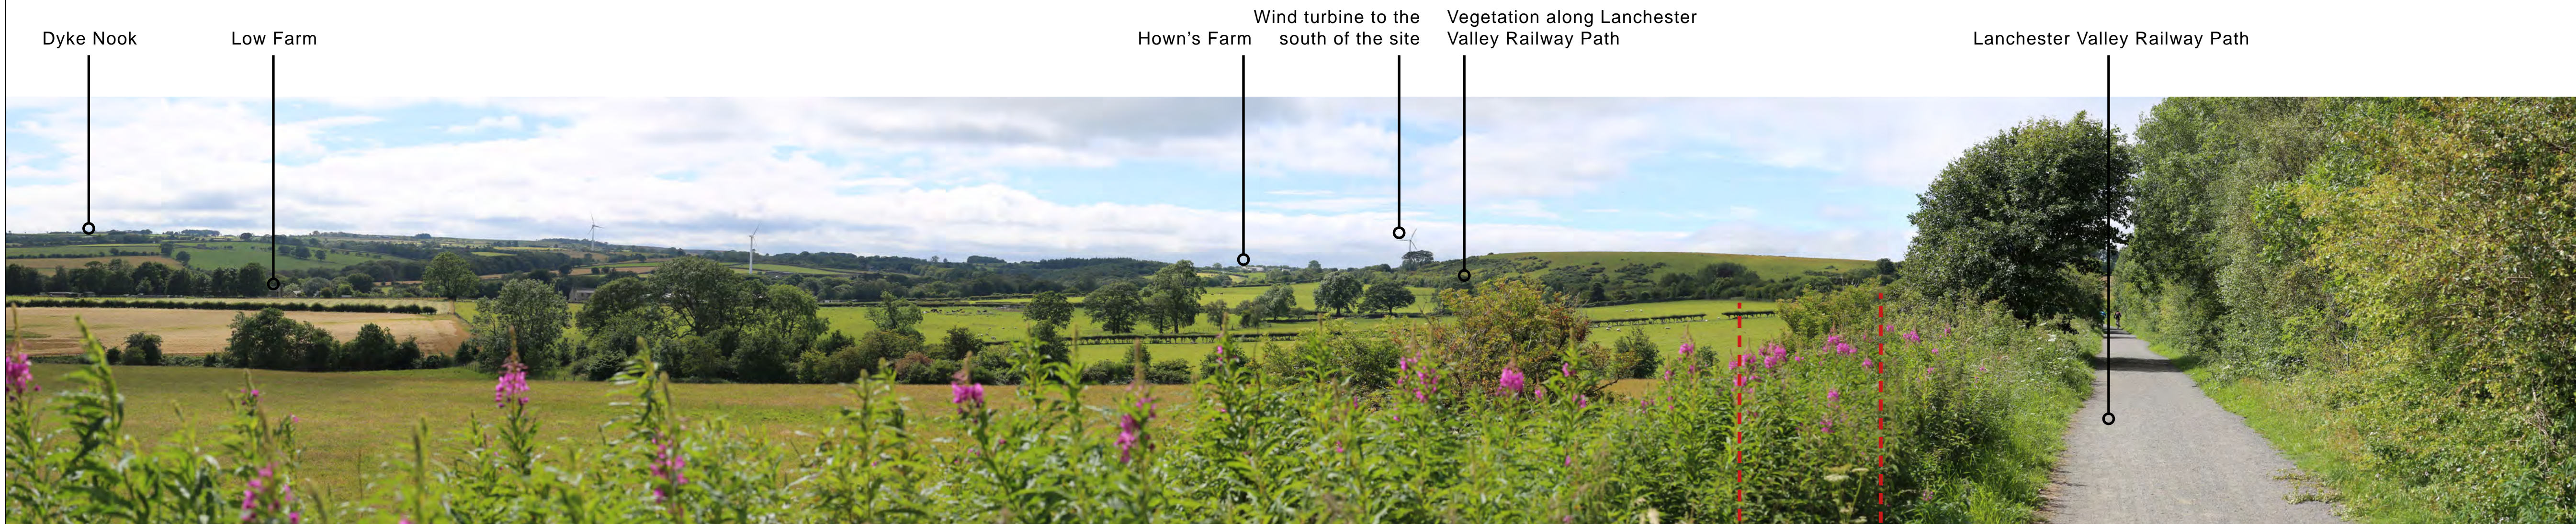

Viewpoint 7: View taken from Lanchester Valley Railway Path and Footpath [023 78]

Viewpoint Details

Viewpoint ID: 7  
 Map Co-Ordinates: NZ 11557, 49090  
 Height at Ground Level (AOD): 198m  
 Approx. Distance to Site: 1.28km  
 Direction from Site: North West

Date of Photo: 16.07.2020  
 Weather Conditions: Sunny, Overcast  
 Surveyor: Nadya Petrova  
 Angle of View: 90°  
 Distance from Viewer: 500mm

Receptors:  
 Long distance walk users, Walkers,  
 Cyclists

Viewpoint Location Plan

Existing View

View including proposed development - blue wirelines