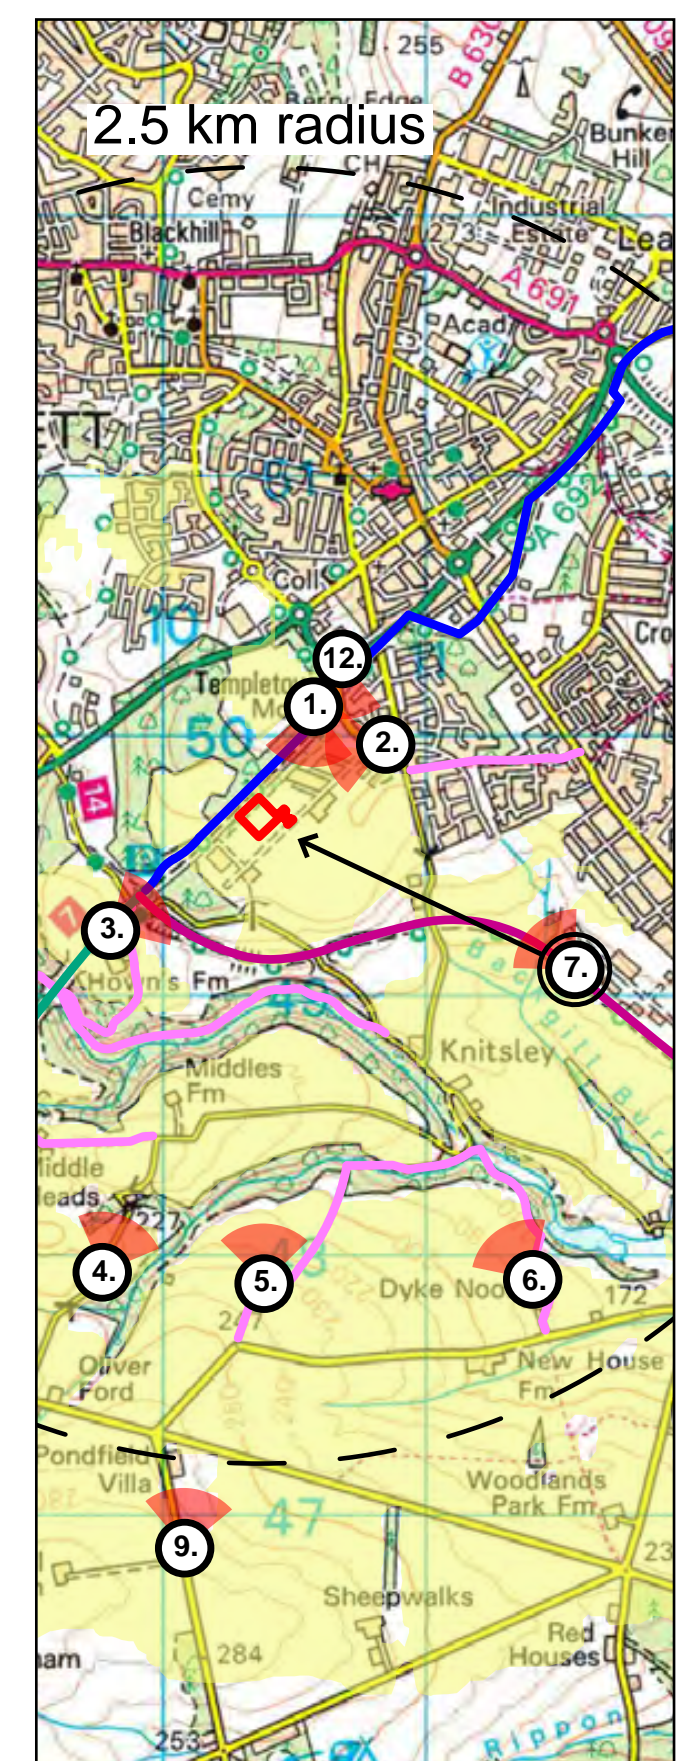

Viewpoint 7: View taken from Lanchester Valley Railway Path and Footpath [023 78]

Viewpoint Details

Viewpoint ID: 7  
 Map Co-Ordinates: NZ 11557, 49090  
 Height at Ground Level (AOD): 198m  
 Approx. Distance to Site: 1.28km  
 Direction from Site: North West

Date of Photo: 16.07.2020  
 Weather Conditions: Sunny, Overcast  
 Surveyor: Nadya Petrova  
 Angle of View: 90°  
 Distance from Viewer: 500mm

Receptors:  
 Long distance walk users, Walkers,  
 Cyclists

Viewpoint Location Plan

Existing View

View including proposed development - blue wirelines